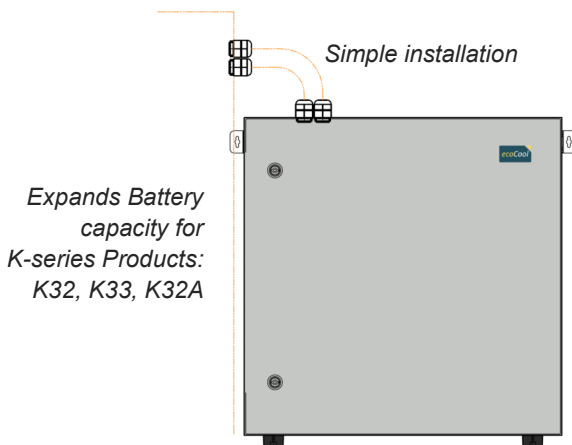

K32 Expansion Lithium Battery

On-grid/Off-grid, Backup Power

www.ecocool.com.au

Outdoor Rated Enclosure

Features:

- High Quality Lithium Battery
- Upgradable in 5KWh modules
- Outdoor Enclosure IP54
- Up to 15KWh battery storage
- Simple expansion for K32/K33 ranges
- Designed & Assembled in Australia
- Provides up to 30KWh battery storage for K-series systems

Expansion:	Specifications	Casing Size
K32.EXP.50	K32 5KWh Expansion 3 Module Enclosure	625Hx600Wx400D
K32.EXP.100	K32 10KWh Expansion 3 Module Enclosure	625Hx600Wx400D
K32.EXP.150	K32 15KWh Expansion 3 Module Enclosure	625Hx600Wx400D
B1174	Vaulta 5KWh Vaulta lithium Battery Module	480Hx354Wx142D

**K32, K32A, K33:
up to 15KWh Expansion**

Quality Components:

- Victron MultiplusII Inverter/Charger
- Victron Cerbo GX Controller
- Victron Solar MPPT (150/45 Optional)
- Vaulta 5KWh Lithium Battery
- ecoCool E30 Dashboard Options
- Victron ecosystem options