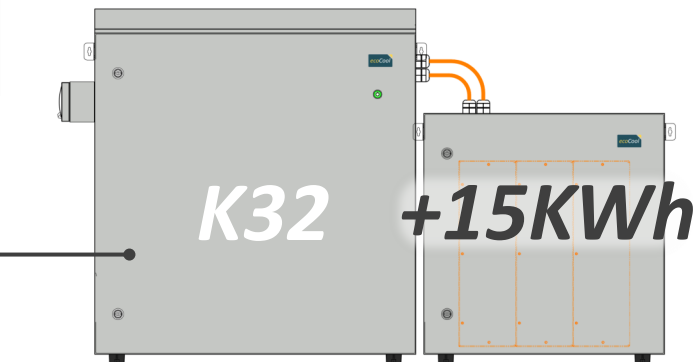

K32 Expansion Lithium Battery

On-grid/Off-grid, Backup Power

www.ecocool.com.au

Outdoor Rated Enclosure

Features:

- High Quality Lithium Battery
- Upgradable in 5KWh modules
- Outdoor Enclosure IP54
- Up to 15KWh battery storage
- Simple expansion for K32/K33 ranges
- Designed & Assembled in Australia
- Provides up to 30KWh battery storage for K-series systems

Expansion:	Specifications	Casing Size
K32.EXP.50	K32 5KWh Expansion 3 Module Enclosure	625Hx600Wx400D
K32.EXP.100	K32 10KWh Expansion 3 Module Enclosure	625Hx600Wx400D
K32.EXP.150	K32 15KWh Expansion 3 Module Enclosure	625Hx600Wx400D
B1174	Vaulta 5KWh Vaulta lithium Battery Module	480Hx354Wx142D

**K32, K32A, K33:
up to 15KWh Expansion**

Quality Components:

- Victron MultiplusII Inverter/Charger
- Victron Cerbo GX Controller
- Victron Solar MPPT (150/45 Optional)
- Vaulta 5KWh Lithium Battery
- ecoCool E30 Dashboard Options
- Victron ecosystem options